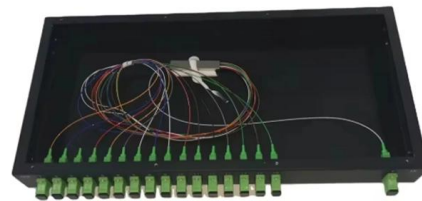

Low & High Voltage Power Distribution Cabinet,

Manufacturer of intelligent switch cabinet--low-voltage, high voltage power distribution switch cabinet, also have many other electric equipment electric