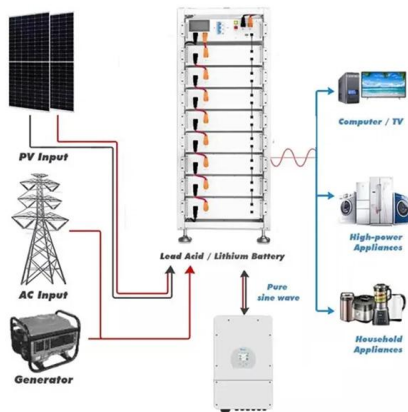

Wire Mesh Trays , Cable Tray and Reels , Cable Management

Legrand wire and cable management solutions including wire mesh trays, cable trays, and reels. Discover flexible, adaptable, cost-effective solutions.

Cablofil CF54/150EZ Wire Mesh Cable Tray,

Cablofil Wiremesh Cable Tray concept based upon performance, safety and economy: three qualities which make Cablofil Wiremesh Cable Tray system

Electro Zinc Plated Wire Mesh Cable Tray

Zinc plated wire mesh cable trays were most used among all cable basket series, especially in data center cable support systems. The basket cable