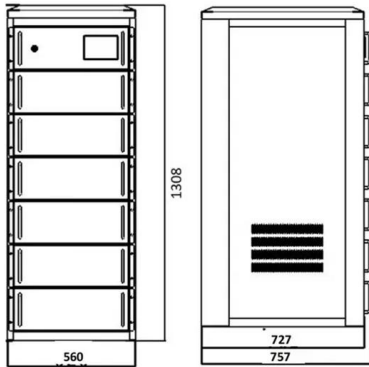

Zinc-distilled mesh cable trays