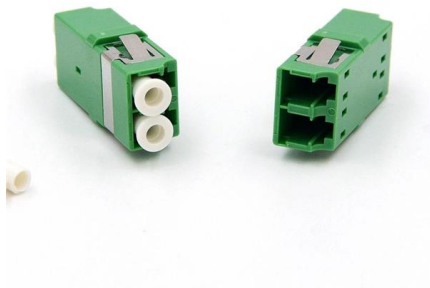

Zinc-distilled mesh cable trays

Zinc-distilled mesh cable trays

NavePoint Electro Zinc Plated Wire Mesh Cable Tray,

These cable trays are constructed of durable, weather and chemical resistant steel, deliver high durability, versatility, and functionality. The NavePoint Electro Zinc

Zinc plated wire mesh cable trays were most used among all cable basket series, especially in data center cable support systems. The basket cable

L-Com Electro Zinc Plated Wire Mesh Cable Tray

The L-com LC-DVR50-1000 electro zinc plated divider is capable of delivering high durability, versatility, and functionality. The electro zinc plated finish protects this

L-com Electro Zinc Plated Wire Mesh Cable Tray, 5.91

These cable trays are constructed of durable, weather and chemical resistant steel, deliver high durability, versatility, and functionality. The L-Com Electro Zinc Plated

Wire mesh cable tray

Wire Mesh Cable Tray Solid Stainless Steel Cable Basket Tray is specially used for various cables in Telecom, Netcom, radio and television into the terminal equipment.

Mesh Trays , Wibe group