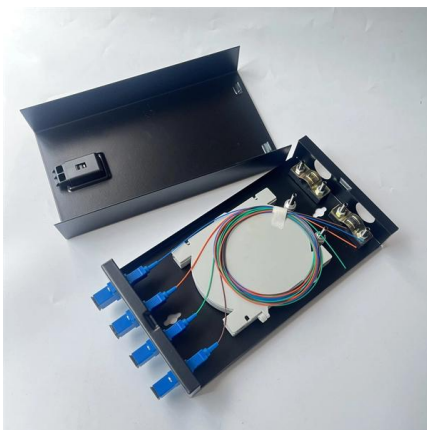

Zhenghe Brand Plastic Single Household Electric Meter Box Flame

Buy Zhenghe Brand Plastic Single Household Electric Meter Box Flame Retardant Luxury Electric Mete online today!