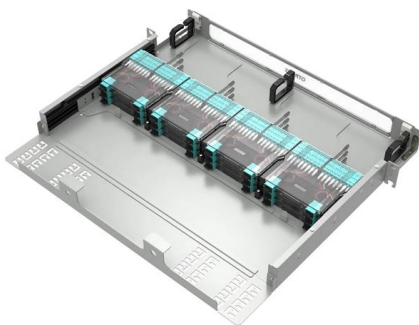

Stainless Steel Cable Trays (SS) Manufacturer & Exporter

With their excellent heat resistance, stainless steel cable trays are ideal for data