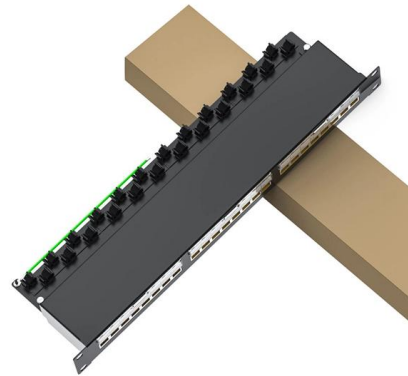

### ZTE Ethernet Switches , ZTE Enterprise Switches

ZTE ZXR10 8905E switch consists of a chassis, power subracks, cards, a fan subrack, and a back panel. It uses a standard 19" chassis that can be installed

### ZXR10 9900 Datasheet

The ZXR10 9900 Series switches is ZTE's new generation of large-capacity, high-performance, highly reliable core switches oriented to data center. It provides large switching capacity, high density

### **ZTE ZXR10 9900 Series Switch Datasheet ZTE**

By supporting rich L2 switching and L3 routing functions and low latency forwarding, the ZXR10 9900/9900-S Series switch can bear lots of service including WLAN, Internet, Voice, Video,