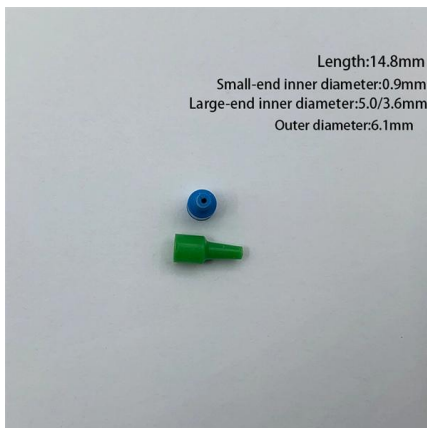

ZXR10 C89E-8

The ZXR10 C89E-8 switch is an high-end modular switch featuring big switching capability, L2/L3/MPLS service capability, VXLAN/EVPN capability, high