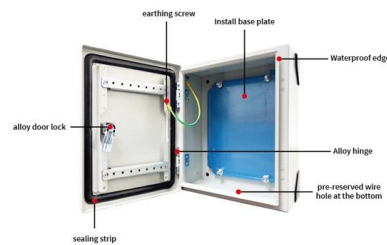

Gigabit Ethernet Explained: Standards and Technologies

Gigabit Ethernet refers to the type of Ethernet that supports data transfer rates of 1000 Mbps, or 1 Gbps, over both fiber optic and copper cables. This high-speed