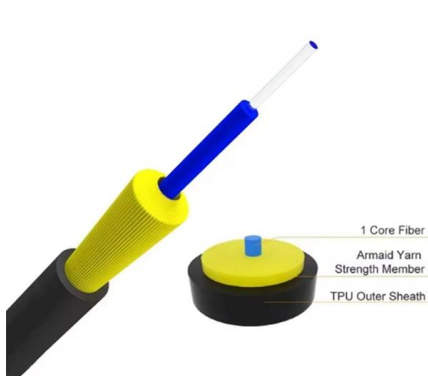

### Ethernet 1000Base-T Gigabit

1000BASE-T (also known as IEEE 802.3ab) is a standard for gigabit Ethernet over copper wiring.

### Gigabit Ethernet Cable Pinout, EIA/TIA 568A and

In Gigabit Ethernet (1 Gbps) and 10 Gigabit Ethernet (10 Gbps) standards, all four pairs (all eight wires) of twisted pair cables are used for transmitting data and

### Everything You Need to Know About Yellow Ethernet

A: The Ethernet patch cable, which is yellow in color, is a type of network cable used to connect devices for network communication. It is usually