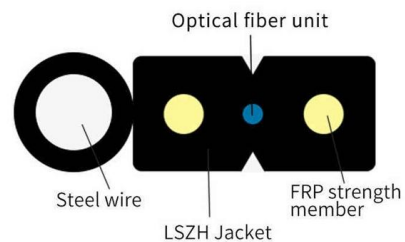

Cable Tray And Fittings , Graybar Store

A cable tray system is used to support insulated electrical cables used for power distribution, control, and communication. Cable trays are used as an alternative to open wiring or electrical conduit

Yellow Cable Tray: Durable & Customizable Solutions

Find high-quality yellow cable tray for data centers and industrial use. Explore customizable, fire-rated options with verified suppliers. Click to discover top-rated products today.