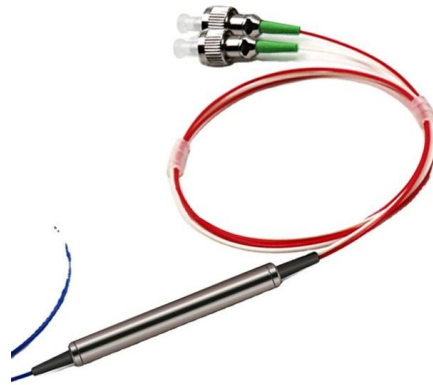

Wiring of surface-mounted electrical box

Overview

Metal or plastic wireways connected with fittings protect and conceal the wires for safety and visual cohesion. Product manufacturers sometimes sell surface wiring kits that combine in various configurations to make a complete surface wiring pathway. A full electrical toolkit may not be necessary, but you'll definitely need a set of wire strippers, screwdriver. Then, turn the power back on at the breaker and test the newly installed fixtures.

Wiring of surface-mounted electrical box

Length:14.5mm
Small-end inner diameter:2.0mm
Large-end inner diameter:3.5mm
Outer diameter:5.2mm

How To Install A Surface Mount Electrical Box

In this article, we'll walk you through the steps to install a surface mount electrical box and provide tips and tricks from professionals in the field. Step 1: Gather Your Materials. Before you begin your

Surface-Mount Electrical Box and Conduit Layout

When installing surface-mounted Electrical Metallic Tubing--a type of conduit--you want things to look neat. California electrician CJ Nielsen has some tips to make