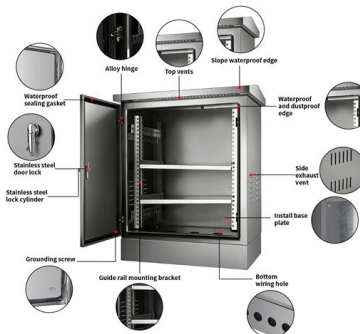

National Electrical Code (NEC) Rules for Outdoor Wiring

Surface-mounted electrical boxes for all electrical fixtures must be raintight/weatherproof. Exterior light fixtures do not require GFCI protection. Low