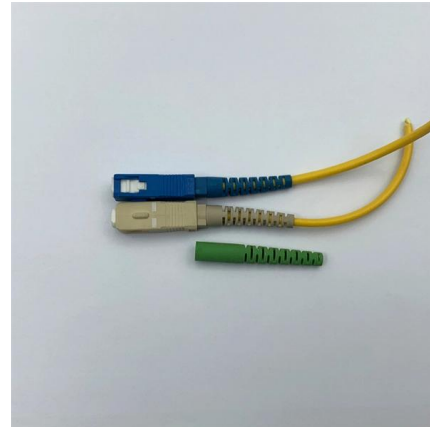

How to Install a Surface Mount Outlet , New Circuit Guide , DIY

Are you planning to install a new outlet and need a clear, step-by-step guide to do it safely and professionally? In this video, we'll show you exactly how to install a surface mount outlet

Surface Mounted Junction Boxes: A Comprehensive Guide

Applications of Surface Mounted Junction Boxes
Surface mounted junction boxes are utilized in a multitude of applications: Residential Wiring: For extending electrical circuits, installing new lighting