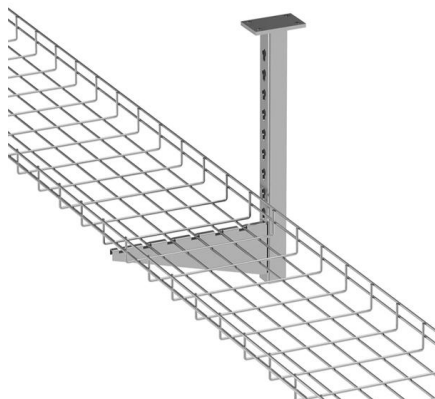

Master Cable Tray Installation: A Professional Step-by-Step Guide for

Learn how to install cable trays for large-scale projects with our professional, step-by-step guide covering industry standards, safety protocols, and efficient routing techniques.