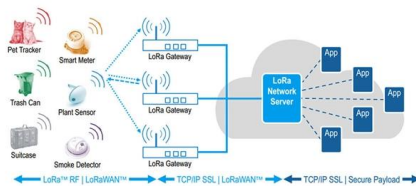

Wiring Method for Mobile Distribution Box