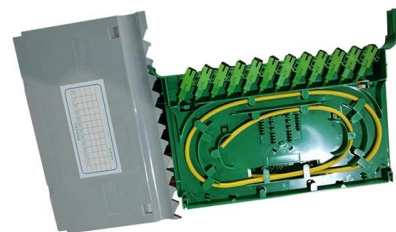

Loocam Point to Point Wireless Bridge Outdoor,

About this item Loocam wifi bridge point to point outdoor works in 902MHz-928MHz band, with strong penetration and bypass capability. Capable of reaching 2000ft