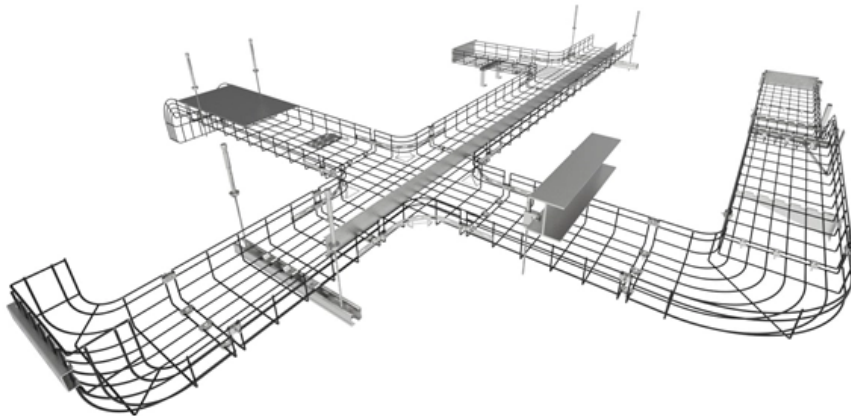

Wireless Mesh Cable Tray

Wireless Mesh Cable Tray

Data Center Solutions , Cablofil , Legrand

Data Center Cable Management Solutions For large data center projects, there's no better cable management solution than Cablofil® wire mesh cable tray coupled

Wire Mesh Cable Tray Make Upgrades and

Wire Mesh Cable Tray - Lightweight, Easy to Install Wire mesh cable tray is a highly efficient, flexible, and structurally stable cable management system. It adopts an

Pathways

Designed for the installation of cable routes of high-current light and motor distributions, low-current distributions, measurement, regulation and distribution of other media. Indoor.

Wire Mesh Cable Trays - MELGIRI TRAYGEAR

Cable Tray , Wire Mesh, Ladder Tray and More Wire Management

Cable trays and baskets are designed to help support and route cable bundles in an organized manner along ceilings or walls. Shop for cable tray systems now.