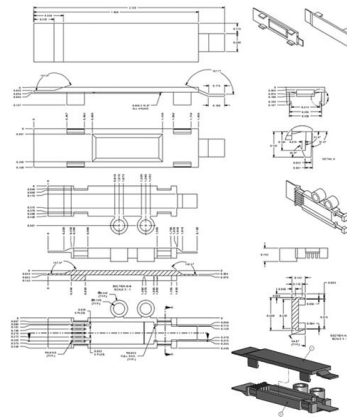

Wire Mesh Tray & Basket Cable Tray , EAE Electric

Ensure safe, organized, and efficient cable management with E-Line TLS Wire Mesh Cable Trays. Choose from stainless steel or electro-galvanized options--ideal for

Wire Mesh Cable Tray , Cable Pathways , Network Infrastructure

Raceway Kits Plugmold Systems Cable Tray and Reels Wire Mesh Trays Ladder Trays Cable Channel Cable Runways

Mesh Cable Trays , PohlCon - Partner from start to future.

Their mesh structure guarantees excellent cable ventilation. Furthermore, the cables can be flexibly fed in and out at any point. The standard range covers all commonplace applications. The mesh cable

Wire Mesh Cable Trays

The welded wire cable tray is also named wire basket cable tray according to the forms of the configured welded wire mesh structures. Our wire mesh cable trays

Perfect Wire Mesh Cable Tray Systems Design for Your