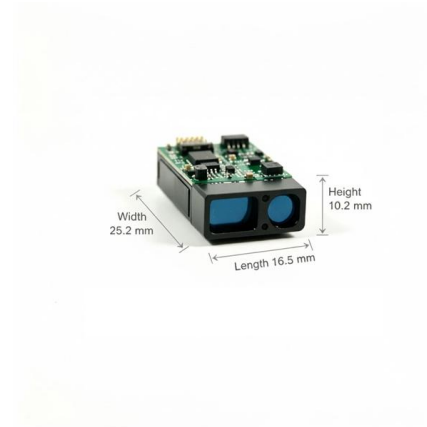

Wire trough cable tray 400

Wire trough cable tray 400

Cable tray 400mm

Shop high-quality cable tray 400mm from reliable suppliers. Durable, galvanized, and perfect for indoor and outdoor electrical systems. Bulk orders available.

Cable Tray Dimensions Guide: Standard Sizes, Tray

We will first explain standard cable tray dimensions used across the industry, then examine how dimensions vary by tray type, and finally show how to

Mita

Schneider Electric aims to achieve Net Zero status by 2050 through supply chain partnerships, lower impact materials, and circularity via our ongoing

400mm x 55mm Steel Wire Basket Cable Tray Zinc (3m

Marco 400mm x 55mm Steel Wire Basket Cable Tray Zinc (3m Length) Part Code: MC55400 Stock Code: 0130-9114 No reviews