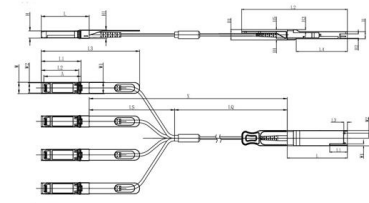

190X95X25mm

How to install wire mesh cable trays

Newlink Cabling Systems has produced an entertaining, graphically animated video that shows how to install wire mesh cable trays in a data networking environment.

Wire Mesh and Cable Trays , Legrand Data Center

Experience the innovation of Legrand's P31 cable tray - fast installation, integrated automatic coupling for quick, simple, and safe connections. Uninstall with ease