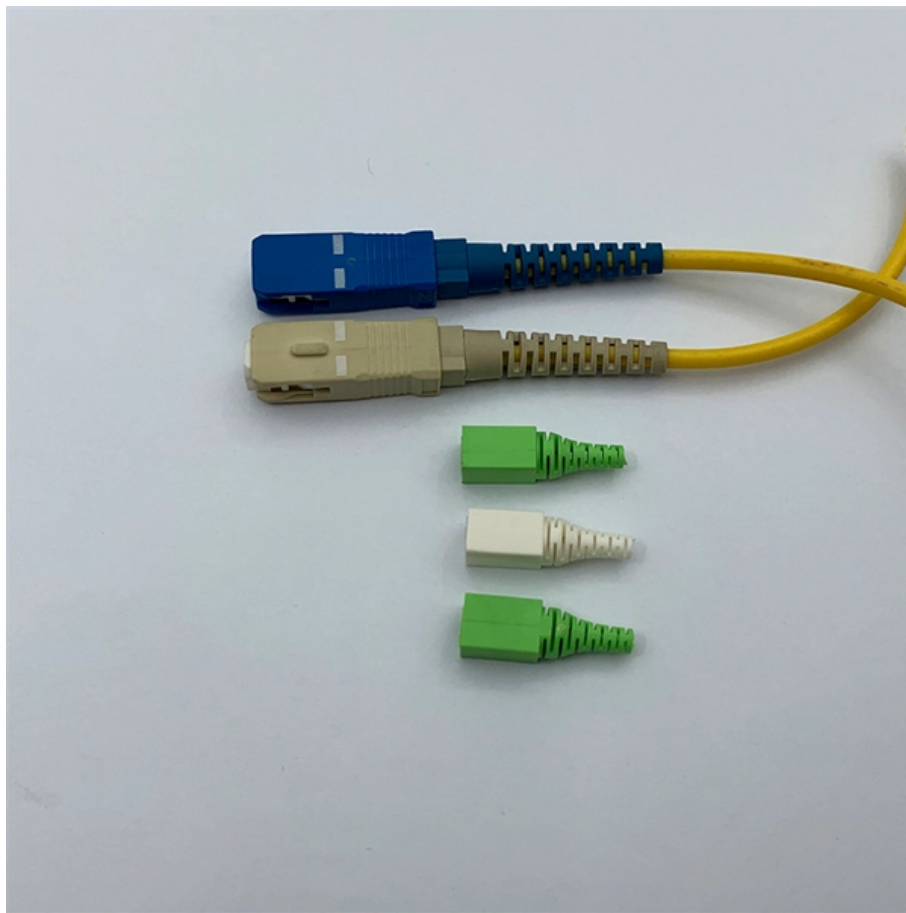

Wide mesh cable trays connect to narrow cable trays

Wide mesh cable trays connect to narrow cable trays

Perfect Wire Mesh Cable Tray Systems Design for Your

Unlock the secrets to flawless wire mesh cable tray systems designs, cable tray sizing and routing, electrical, installation guidelines for seamless

How to Produce Wire Mesh Cable Trays and Complex

Learn how to produce wire mesh cable trays and complex connectors with this detailed guide. Explore the key steps to create durable and reliable cable

Cable Trays Market

Cable Trays Market is segmented By Material Used (Low-carbon Steel, Stainless Steel, Aluminum Alloy, and Fiber Reinforced Plastic) and Product

Mesh cable tray systems

4 1 Product description OBO mesh cable tray systems stand out through their high load capacity and good ventilation. They can be used universally. The mesh cable trays are suitable for the installation

Mesh cable tray systems

essories for floor, wall and ceiling mounting The mesh cable trays can be mounted directly on the floor, wall.

From Blueprint to Reality: Installing Wire

Mesh Cable

How to install wire mesh cable trays like a pro with this comprehensive guide. Our team helps with installation preparations and pro-level installation tips.