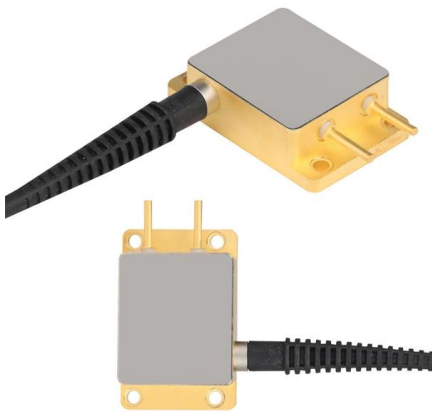

Question about Optical S/PDIF.

Question about Optical S/PDIF. This may sound silly, but I haven't found any information about it anywhere. When the computer is turned on, the optical S/PDIF have red light. Is it ok for this