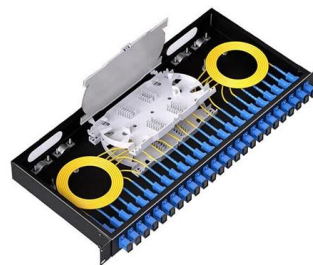

China Terminal Box Manufacturers, Suppliers, Factory

TS is one of the most professional terminal box manufacturers and suppliers in China. Welcome to buy or wholesale custom made terminal box at competitive