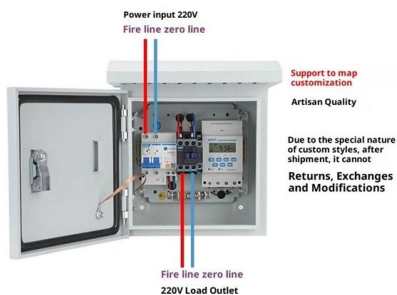

Product Wiring Diagram

8 cores fiber optic terminal box

Find advanced 8 cores fiber optic terminal box answers for quick and dependable data flow. Use modern technologies to improve connection for flawless communication.