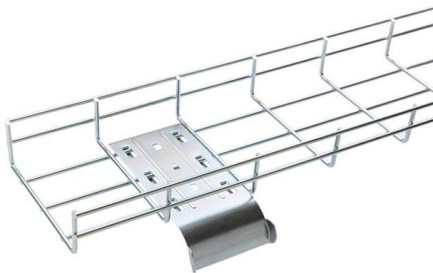

Product Wiring Diagram

8 cores fiber optic terminal box

Find advanced 8 cores fiber optic terminal box answers for quick and dependable data flow. Use modern technologies to improve connection for flawless communication.

Indoor/Outdoor 8 Core Fiber Optic Termination Box

Our FAT-8T 8 core fiber optic termination box brings you seamless integration and efficiency to your FTTx network systems.

Fiber Termination Boxes For Sale