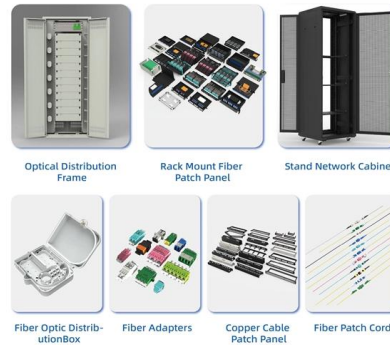

An Extensive Library of Self-Developed Products

FTTH 8 Core Fiber Optical Cable Distribution

Buy high-end and discount ftth 8 core fiber optical cable distribution box/termination box with plc splitter from our factory. As one of the leading manufacturers and