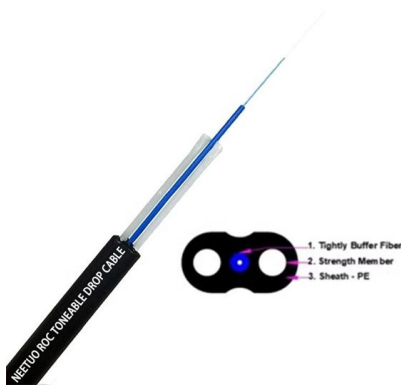

FTB008 8-pole Internal Terminal Block FTTH ODP FTB

Available in both wall-mounted and wall-attached versions, this