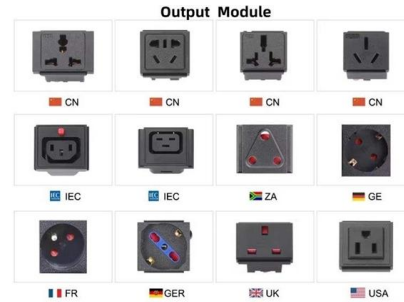

Access

This distribution box can connect up to 2 optical cables, providing space for distributors and 8 fuses. It is equipped with 8 SC adapters for efficient

Why Choose Us

HTB8007-8C 8-Core Indoor Fiber Optic Terminal Box -

The Indoor 8-Core Fiber Terminal Box is a durable and versatile solution made from high-grade ABS. Ideal for indoor installations with reliable