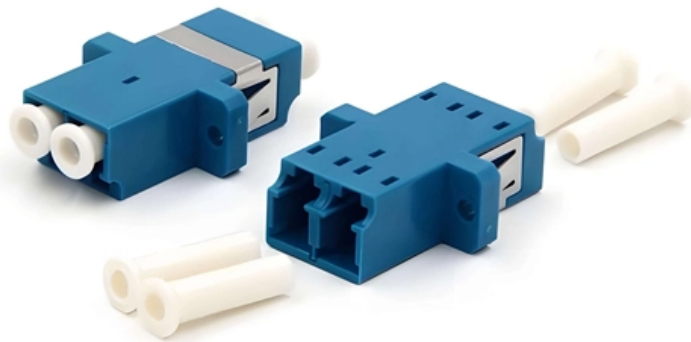

Wholesale of anti-corrosion trough-type cable trays