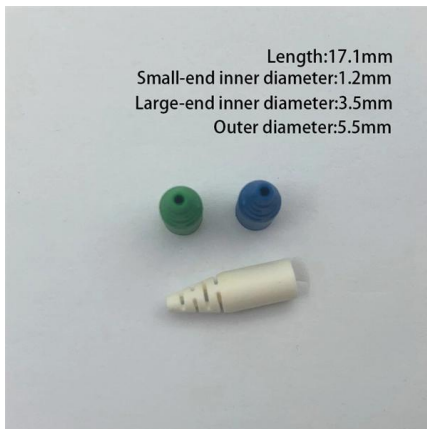

"China 86 Switch Box"

Upgrade your Power Distribution Cabinet & Box with the elegant and durable China 86 Switch Box. Yes, factory custom power distribution cabinet & box services allow full OEM branding, tailored to fit your