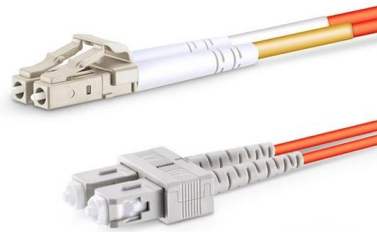

"China 86 Switch Box"

Upgrade your Power Distribution Cabinet & Box with the elegant and durable China 86 Switch Box. Yes, factory custom power distribution cabinet & box services allow full OEM branding, tailored to fit your