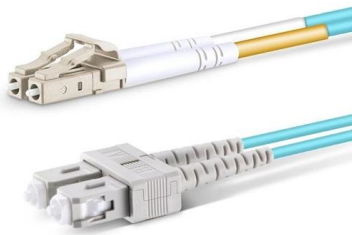

Hier sollte eine Beschreibung angezeigt werden, diese Seite lässt dies jedoch nicht zu.