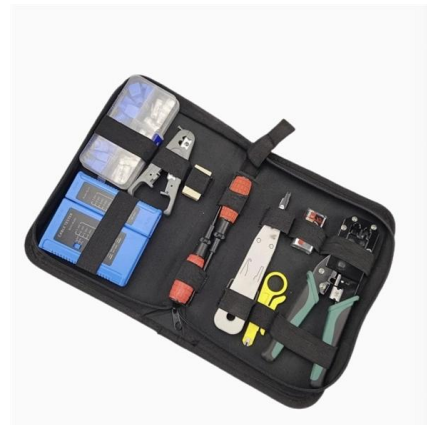

Cable Trays , McMaster-Carr

Choose from our selection of cable trays, including over 850 products in a wide range of styles and sizes. Same and Next Day Delivery.