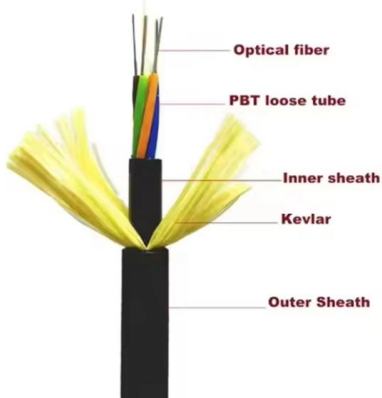

**Wholesale Cable tray horizontal 90 ° elbow Factory,**

This elbow is mainly made of galvanized steel plate, stainless steel and aluminum alloy. It has a wide range of applications, covering construction projects, industrial

**Cable Tray Elbow (Horizontal) - G-STEEL TRADING**

A cable tray elbow. Usage: is used to complete the whole project as it is one of the cable tray accessories, that make the cable go through all available space easily

## Elbow for electrical supply cables , wire channels , trays , metal

Metal elbows for cable trays are an essential component in electrical installations, ensuring safety, durability, and aesthetic appeal. They are an excellent choice for industrial, commercial, and