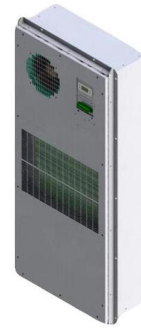

Distribution boxes electrical installation Romania , B2B

Electroalfa is a Romanian (East European) industrial group that offers design, production and delivery of a wide range of electrical as well as advanced sheet metal products.