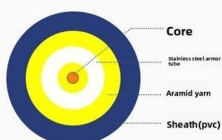

Armored optical cable

Your Ultimate Guide to Sourcing Electrical Box For Outside

This guide delivers an in-depth roadmap tailored for global buyers, addressing critical aspects from types and applications of outdoor electrical boxes to differences in materials and