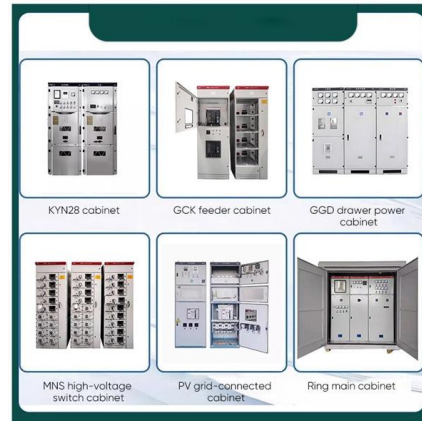

Top Features to Compare in PDUs for Data Centers This Year

Compare PDU types for data centers in 2025 by evaluating capacity, monitoring, energy efficiency, reliability, and cost to choose the best power solution.

How to Choose the Right PDU for Data Centers?

For data centers, there are two primary types of PDUs to choose from based on installation methods: · Horizontal PDU (mounted horizontally): Typically occupies 1U to 2U of rack space and is installed on

Contact Us

For datasheets, pricing, or custom high-speed optical interconnect solutions, please visit:
<https://www.syropy.com.pl>