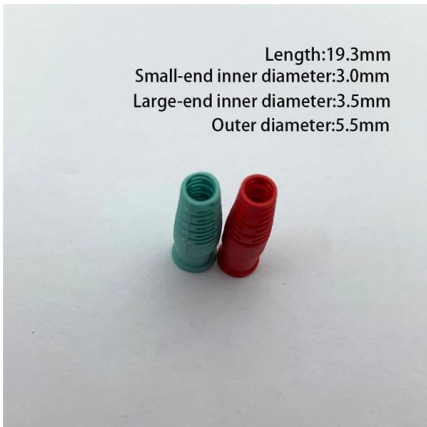

PDU Buying Guide , Eaton

Standard 19-inch horizontal PDUs can be mounted vertically outside of the rack if extra space is needed for IT equipment. What is the best PDU for a 42U rack? A