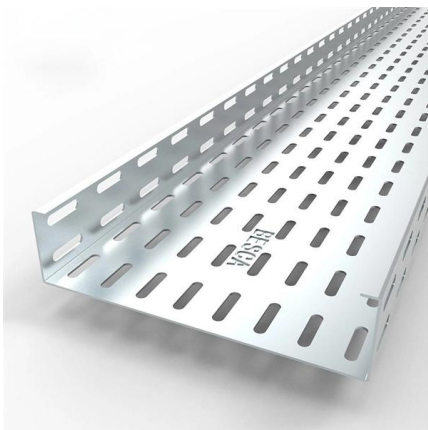

How to patch fiber Optic Cable for 42U Rack , Patching , Labelling

Fiber Optic patching and labelling is one of them and in this video I am going to show you how you can do fiber optics patching. also you will learn Discussed Topics o fiber patch panel setup