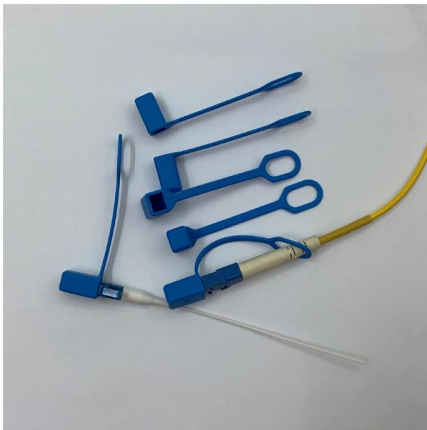

What Is the Role of a Fiber Optic Terminal Box in FTTH?

Learn how rack-mount optical fiber terminal boxes in MDU risers and data closets, and desktop/wall-mount FTBs in apartments or offices, provide

FS 42U GR-Series Network & Server Cabinet Tutorial

This post makes an overview of FS 42U GR-Series network & server cabinet, including 42U GR600-series black server cabinet and 42U GR800-series network & server cabinet. Moreover,

Contact Us

For datasheets, pricing, or custom high-speed optical interconnect solutions, please visit:
<https://www.syropy.com.pl>