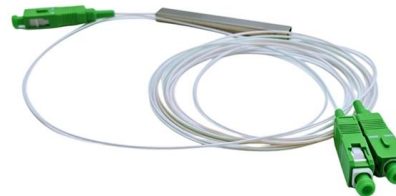

The classic with fully equipped splice boxes

The classic To save valuable time during installation, you can order splice boxes already fully equipped and ready to splice. We manufacture splice boxes