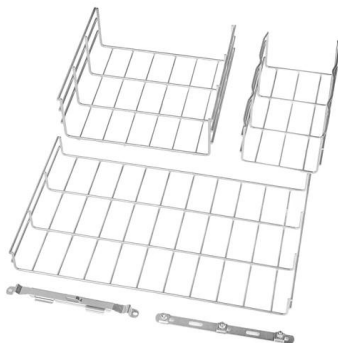

Fiber optic junction box, Fiber optic terminal box

Fiber Splice Enclosure Box (or Splice Closure) is a specialized plastic structure designed to protect and organize optical fibers and connections. It is used in

Guide to Fiber Optic Splice Closure: Importance, Types

Fiber optic splice closure plays a crucial role in the installation and maintenance of fiber optic networks. In this article, we will explore the various

Network Cabinet & Rack

4 in 4 Out 192 Core Inline Fiber Splice Closure for OSP

192 core inline fiber optic splice closure is designed to distribute, joint and store outdoor cable. it allow for the cable diameter ?10-22mm entry