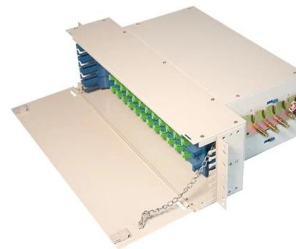

2025 Guide to Fiber Optic Splice Enclosures for Extreme

Ensure reliable networks in extreme weather with fiber optic splice enclosures. Learn about materials, weatherproof ratings, and installation tips for

1 In 16 Out Fiber Optic Splice Closure with