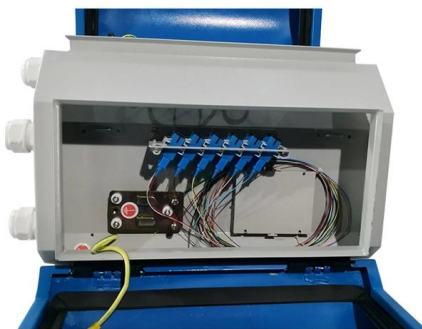

Cable Ladder Trays (Welded and Swaged)

Rounded Tubular with 25 mm diameter Rung standard spacing 229 mm Channel Types (Steel) Plain or slotted and can be mounted upwards or downwards Rung