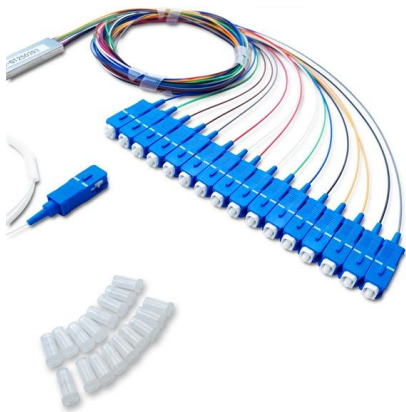

Fiber Wall Socket: Your Complete Guide to Installation,

A fiber wall socket (also called an optical termination outlet or FTTH outlet) is the critical endpoint where your home's fiber optic cable connects to the