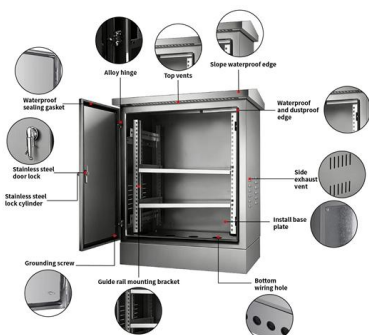

Fiber Optic Connector Types Guide , LC, SC, MPO, ST

Fiber optic connectors might be small, but they play a big role in ensuring fast and reliable data transfers. They link fiber optic cables, allowing data to move quickly