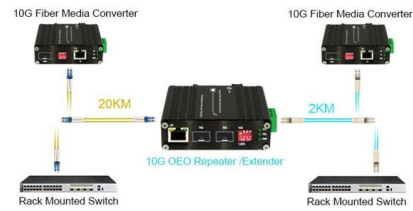

Google Fiber offers limitless access to fiber internet. Find out what you can do with speeds up to 8 gigabits per second. Equipment and Wi-Fi are included.

Fiber Optic Internet - A Complete Guide , Learn , Hitron

Fiber Optic Internet - A Complete Guide Learn > Cable Modem & Routers > Fiber Optic Internet - A Complete Guide This Fiber optic Internet guide will give you

Optimize Fiber Internet Speed

Optimize Fiber Internet Speed Don't tolerate sluggish internet anymore. Learn how to enhance your Fiber-Optic Internet speeds with expert insights, so you can browse, stream, and work