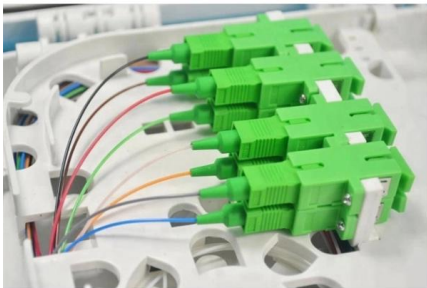

What do the lights on my router mean?

What do the lights on my router mean? If your router light is flashing, this means that the service is initialising or that data is being exchanged (i.e. your broadband service is currently being used). A

Understanding Common Fiber Internet Problems and

By understanding and addressing common fiber optic problems, network administrators can ensure that their systems remain robust, efficient, and capable

Troubleshooting the Green Light Dilemma: Why Your

Experiencing a green light on your router but no internet access can be a frustrating experience. By understanding the potential causes and following