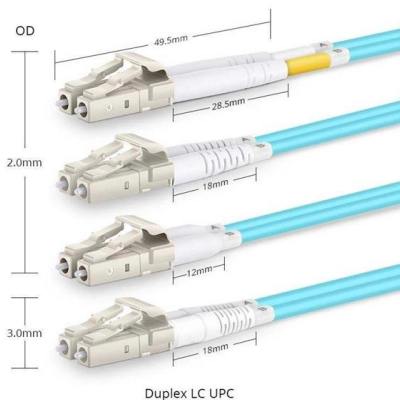

Technical Specifications of Nikon Coolpix S2700 Digital Camera

Technical Specifications of Nikon COOLPIX S2700 Digital Camera Image Technical Specifications of Nikon COOLPIX S2700 Digital Camera Sensor resolution: 16.0 Mp Sensor size: 1/2.3? Image format: