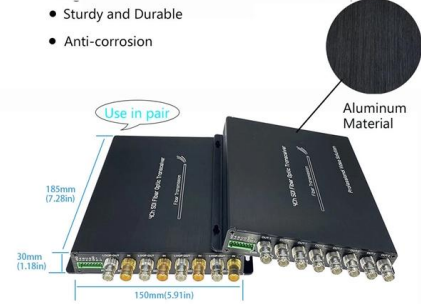

- Sturdy and Durable
- Anti-corrosion

S2700 Series Enterprise Switches

The S2700 uses Intelligent Stack (iStack) to virtualize multiple switches into a single logical device to ease user management and configuration and expand the system switching capacity. iStack