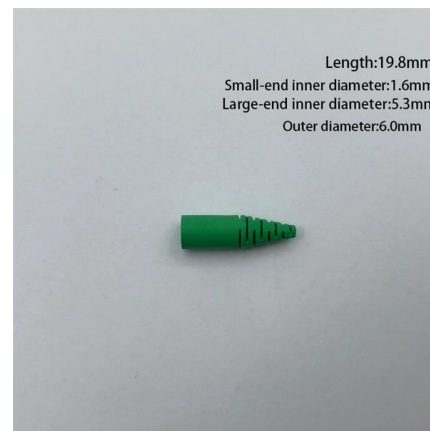

S2700, S3700, S5700, and S6700 Series Switches Quick Start

Quick Start Guide S2700, S3700, S5700, and S6700 Series Switches Issue: 41 (2023-05-20)
Part Number: 31504991 HUAWEI TECHNOLOGIES CO., LTD. 1 About This Guide Thank