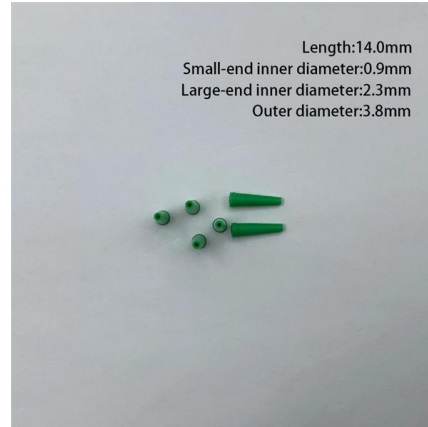

Meta Fiber Optic Cable Jobs, Employment , Indeed

22 Meta Fiber Optic Cable jobs available on
Indeed . Apply to Network Engineer, Sourcing
Manager, Data Center Technician and more!