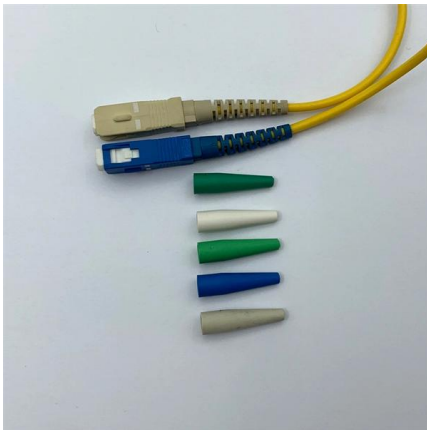

Fibre to the cabinet broadband (or FTTC for short) is an internet connection that runs along fibre optic cables from the telephone exchange to the

MarketsandMarkets

Revenue Impact Firm - MarketsandMarkets offers market research reports and quantified B2B research on 30000 high growth emerging opportunities to over 10000 clients worldwide. Get detailed insights

Inside the World of An FTTH Cabinet

FTTH provides a direct fiber optic cable connection from a central point to the home or a building. It makes for a necessary upgrade over copper

[unsupervised_topic_modeling/topics/en/11/100/100/topics](#)

Fiber equipment explainer: What are all these cords?

Installed on the exterior or interior of a home, the Optical Network Terminal (ONT) --also known as a modem-- is the interface between the fiber

What type of cable is this (optic fiber) connecting to router?