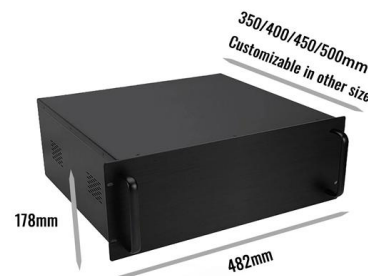

Alarm Controls GDH Glass Door Holder for 600/1200LB Magnetic Locks

Size: 7-5/16" L x 1-3/8" W x 2-1/2" H Glass thickness: 1/2" - 5/8" Minimum clearance between top of door and door header: 13/64"

GDH 559