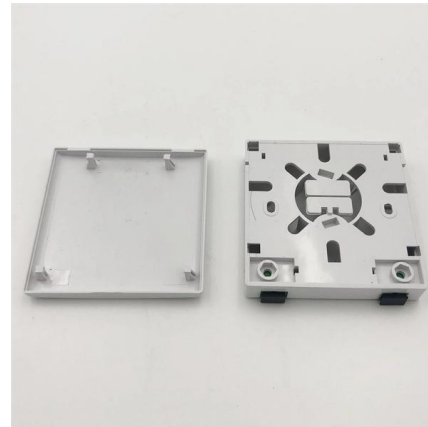

How to select the collimator, focusing lens and optical fiber of the

In the cutting process of the fiber laser cutting machine, the selection of collimator and focusing lens and the configuration of optical fiber are crucial.

The Ultimate Guide to Fiber Laser Lenses and Accessories

Understanding Fiber Laser Lenses Fiber laser lenses are critical for focusing the laser beam accurately onto the material being engraved. A properly selected laser fiber lens ensures clean