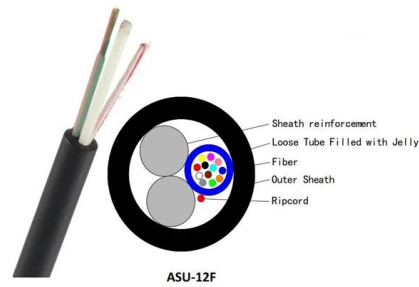

How to Choose Focusing Lens of Fiber Laser Machines

Recently, fiber laser technologies have become increasingly popular because of their high precision, efficiency and versatility. A focusing lens is an