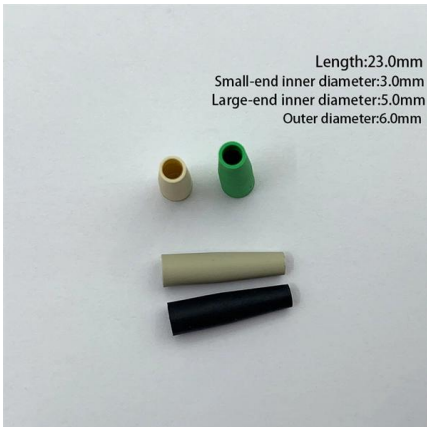

Best Visio Alternatives in 2026: Top 8 Modern Replacements

Looking to replace Microsoft Visio? Compare 8 modern diagramming tools with honest pros, cons, and pricing. Escape Windows-only desktop software in 2026.