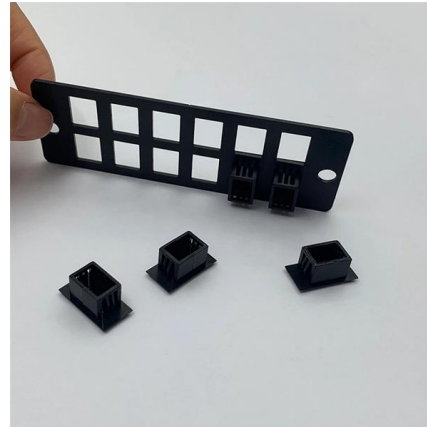

Download free Visio shapes stencils and templates for visio diagraming

Cisco Catalyst 9606R Switch

Catalyst 9606 Switch: Access product specifications, documents, downloads, Visio stencils, product images, and community content.

Gain access to a collection of professional Microsoft Visio Network Diagrams that you can reference or use for your own network schematics, without the hassle of

What Is a Core Switch?

A core switch is the backbone of a large-scale network, designed to handle massive volumes of traffic with ultra-low latency and maximum reliability. Sitting at the top of the hierarchical model, core

Visio Networking Icons Stencil

In this article, I share a Visio Stencil of networking icons in which I have modified and put together the latest icons from Cisco Validated Design

Understanding the Core Switch: Key Differences and Uses

Explore the core switch's role as the backbone of your network. Discover key differences, uses, and insights into layer 3 core switch technology.

Switch Symbols and Cisco Switch Symbols

A network switch is a small hardware device that joins multiple computers together within one local area network (LAN).