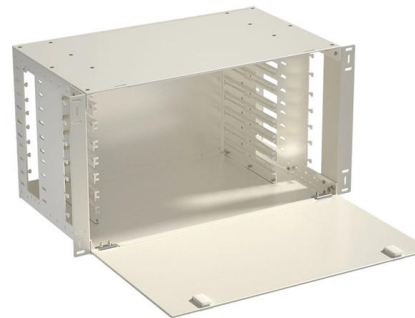

Visio help & learning

Find Visio help and support content. Explore Visio training courses, create Visio flowcharts, learn how to add shapes to your diagram, and more.

Cisco Switches and Hubs. Cisco icons, shapes, stencils and symbols

Cisco switches and hubs deliver the best performance, and often used as network solutions for small businesses, enterprises, data centers. Cisco switches are the core interconnect devices of each