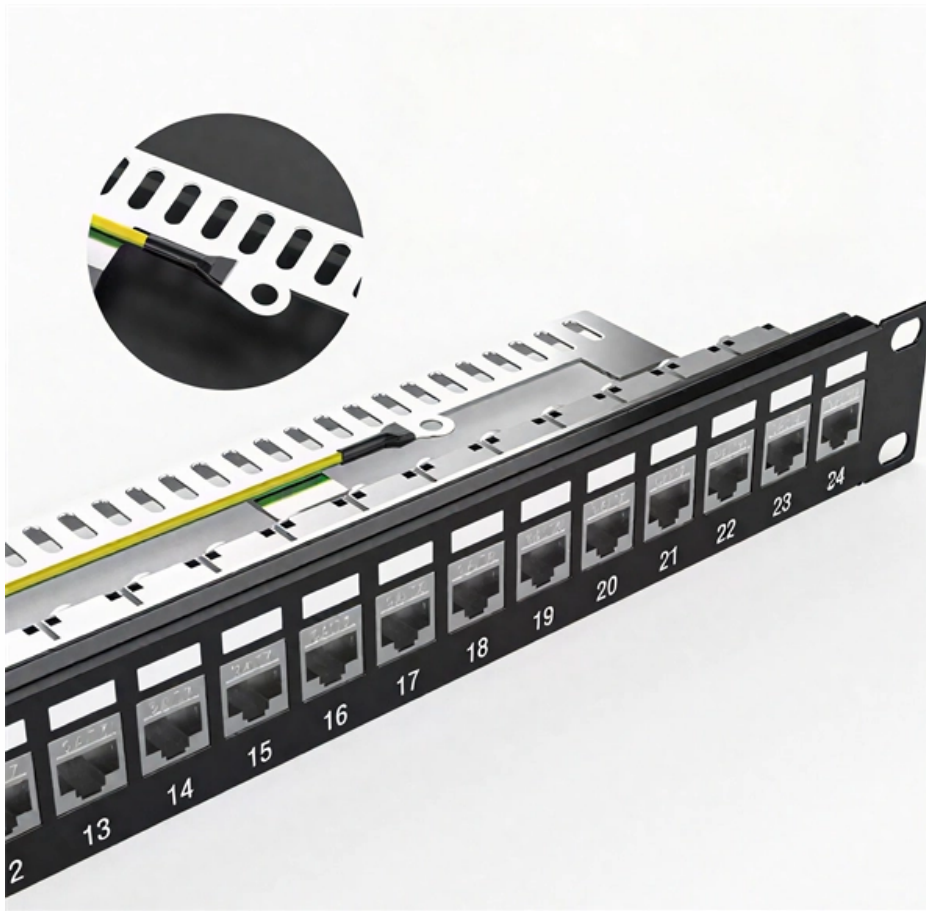

# What is a rail cable tray

## Overview

---

A single rail cable tray supports cables using a central spine, reducing material usage. For railways, one of the best solutions for protecting and organising power and signal cables is the implementation of electrical cable trays for railway projects. From providing electrical safety in rail networks to streamlining maintenance and improving efficiency, cable tray installation in. Cable trays, also known as carriers, are a mechanical support system that holds large networks of cables together.

## What is a rail cable tray

---

### **Cablofil Pre-Galvanised Steel Wire Cable Tray Support Rail 2m**

Pre-galvanised steel S-profile support rail for wire cable tray installations. Back perforated to allow flexible fixing and rated to 1 kN load capacity for cable support applications.