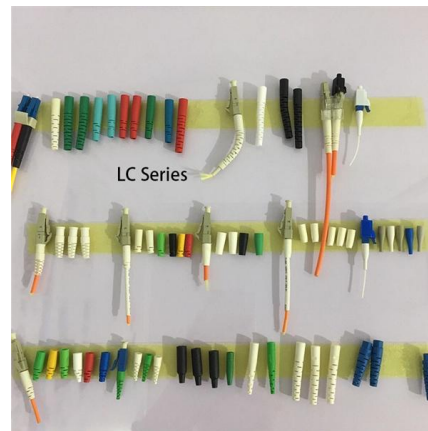

What are Cable Trays? Everything you need to know

Discover everything about cable trays in industrial settings: types, benefits, installation tips, and compliance with NEC and fire resistance standards.