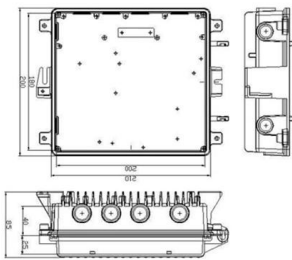

Industrial Cable Tray Manufacturer & Supplier in India

Industrial Cable Trays, Galvanized Perforated & Ladder Type KP Green Engineering is an established supplier and premier cable tray manufacturer in India. KP Green