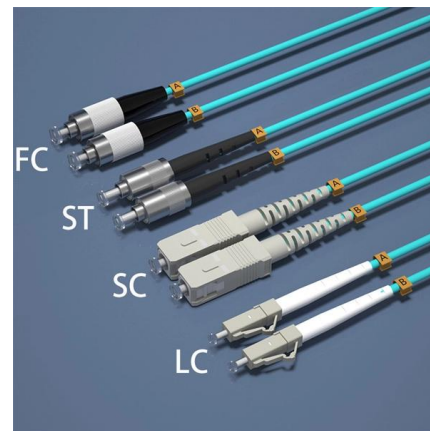

Complete Guide to Cable Tray Types: Materials, Configurations

Discover comprehensive information about what are the types of cable tray available, including materials, configurations, load capacities, and applications for optimal electrical infrastructure planning.