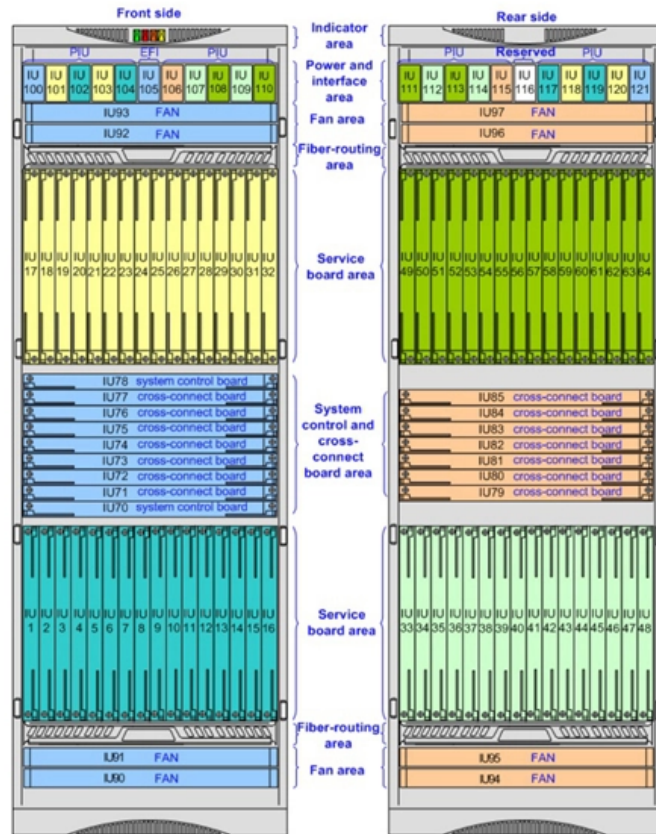

What is a JLM distribution box

Overview

JLM sells a number of behind-the-meter (BTM) products, but its best-seller is a clever compact box that is mounted underneath each solar panel and uses lithium iron phosphate batteries. The product range of enclosures and distribution boards includes service entrance boxes and pillars, small distribution pillars and standard cable distribution cabinets as well as low-voltage distribution boards. Enclosures are available both empty for customers to install their own equipment or. What is the difference between a junction box, a distribution box and a terminal box ?

Junction box - where wires are spliced together or where conduits meet (wires don't necessarily need to be spliced in it. Distribution box - another term for panel board, electrical panel, fuse box, etc Terminal. It acts as the central point where electricity distribution is managed inside a building.

What Is a Distribution Box? A distribution box, also known as a distribution board or panel, is the central unit that distributes incoming electrical power to various circuits. The primary role of a

Top 250 Films with the Most Fans

Understanding its significance, this article covers what a distribution box is, how it functions, its structure, the various types available, and how it

What does a distribution box do?

It can be a simple low-voltage distribution box or a complex high-voltage distribution box. It plays a vital role in the power system and is the core