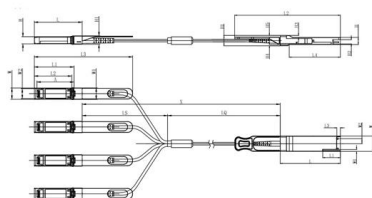

Unit mm

CSFP28	L	L1	L2	L3	L4	W	W1	W2	H	H1	H2	H3	H4	H5	H6
Max	72.2	-	228	4.35	61.4	18.45	-	6.2	8.6	12.4	5.35	2.5	1.6	2.0	-
Type	72.0	-	4.20	61.2	18.35	-	-	8.5	12.2	5.2	2.3	1.5	1.9	6.55	-
Min	68.8	16.5	124	4.05	61.0	18.25	2.2	5.8	8.4	12.0	5.05	2.1	1.3	1.6	-

SFP28	L	L1	L2	L3	W	W1	W2	H	H1	A
Max	57.6	47.7	46.55	119.9	13.8	14.0	12.3	8.7	10.3	45.25
Type	57.4	47.5	44.35	117.9	13.55	13.8	12.1	8.5	10.1	45
Min	57.2	47.3	44.15	115.9	13.3	13.6	11.9	8.4	9.9	44.65

1:64 1:32 Cassette Type Optical Fiber

Optical Distribution Frame (ODF): High-Density Rack

ODF fiber distribution frame is mainly divided into 24 core, 36 core, 48 core, 72 core, 96 core. The components include shell, support frame, fiber tray, fixing device,