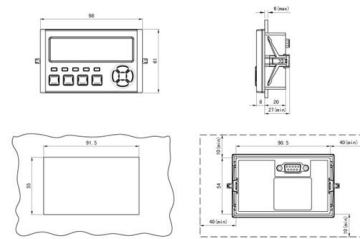

Looking for online definition of WD or what WD stands for? WD is listed in the World's most authoritative dictionary of abbreviations and acronyms.