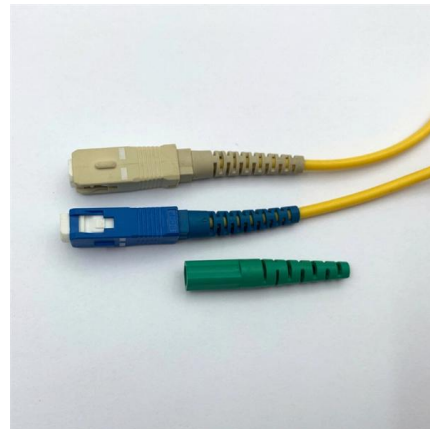

The basic element in overcurrent protection is an overcurrent relay. The ANSI device number is 50 for an instantaneous overcurrent (IOC) or a

Types of Electrical Protection Relays or Protective Relays

Key learnings: Protective Relay Definition: A protective relay is an automatic device that senses abnormal conditions in electrical circuits and

Relay

A relay Electromechanical relay principle
Electromechanical relay schematic showing a control coil, four pairs of normally open and one pair of normally closed contacts

What Is a Relay and How Do Relays Work? , MRO Electric

Discover what relays are, how they work, the key parts of a relay, and their widespread applications in electronics. Learn more about relays today!

What is Relay?

What Is A Relay? A simple electromagnetic switch is a relay that can be used to make or break an electrical connection. Basically, the relay is just like