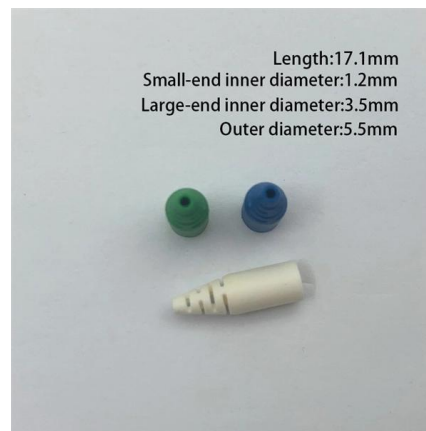

Contact Us

For datasheets, pricing, or custom high-speed optical interconnect solutions, please visit:
<https://www.syropy.com.pl>