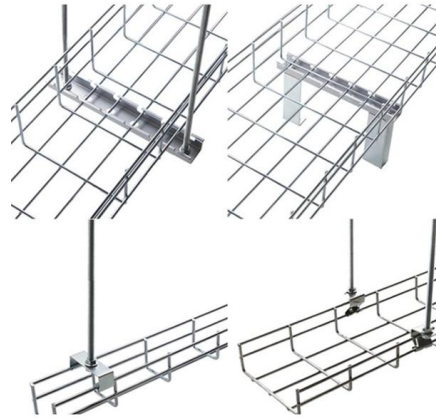

Types of Cable Trays: Ladder, Perforated, Basket, Solid

Cable trays play a vital role in organizing and supporting electrical cables across industrial and commercial facilities. Each type of cable tray