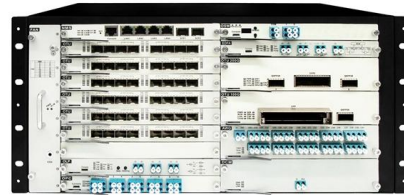

Cable Tray VS Cable Ladder: What is the Difference

Difference between Cable Tray & Cable Ladder. Unveiling the distinctions! Dive into our comprehensive guide to understand which option suits

HANGERS & BRACKETS Lengths Cable Ladder

The loading table below gives the recommended maximum load for each size of tray overhead hanger when used with Vantrunk cable tray and with a uniformly distributed load (UDL) onto the tray

Cable Tech

Cable tray supports are indispensable for creating a reliable and efficient cable management system. Whether wall-mounted, ceiling-suspended, or floor