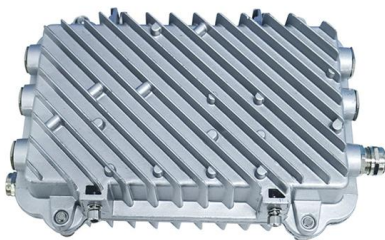

Fiber optic distribution boxes

Home / products 3M - INDOOR OPTICAL FIBER DISTRIBUTION BOXES VKA indoor distribution boxes offer different capacities (max. 96 connections) and several types of connections (SC, LC, ST,