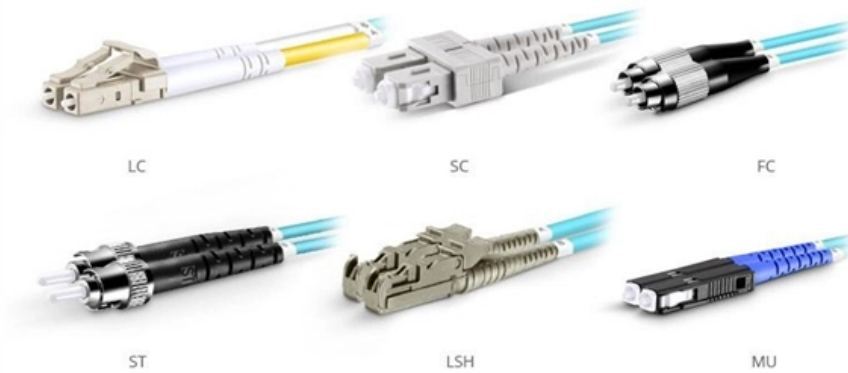

West Africa Stainless Steel Optical Cable Junction Box

OM3 Fiber Patch Cable Family

West Africa Stainless Steel Optical Cable Junction Box

ELECTRICAL PRODUCT CATALOGUE

Boxes are supplied complete with gasket, cranked brass terminal rail, brass earthing harness, lid retaining strap, identification tag and cable tie. Pratley End Connectors may also be used instead of

Wall Mount Optical Terminal Box External

Find Wall Mount Optical Terminal Box External in Central African Republic. Buy Wall Mount Optical Terminal Box External at the best price from Norden Communication, one of the leading

FIMP-XL-HYBRID - Splice Box - RJ Connect

It provides a high level of flexibility for your application since it has optical connectors for up to 12 fibers and 6 RJ45 connectors for network cables. FIMP-XL Hybrid is

IP68 TERMINAL JUNCTION BOXES SURFACE MOUNTING

Powder coated, UV resistant mild steel kits. 1,6mm Steel thickness o Available in orange. Inner doors and kits only - Enclosures to be ordered separately o KEMA Approved. IP65 SLOTTED INNER