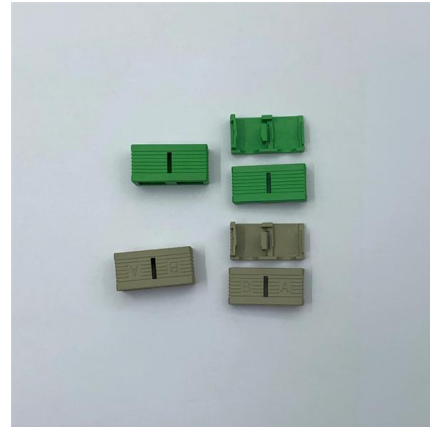

Stainless Steel Terminal and Junction Boxes Industry-leading protection for systems incorporating large components or complex mounting configurations in highly corrosive environments

Junction Boxes

Junction Boxes Also known as an Electrical Outlet Box or Outlet Box, Junction boxes act as an enclosure that provides secure housing for electrical wiring and devices to protect them from external

IP68 TERMINAL JUNCTION BOXES SURFACE MOUNTING

M16 IP68 Glands M20 IP68 Glands TERMINAL JUNCTION BOXES - IP68 4 POLE WJB-2068-4P 4 Pole IP68 Waterproof Junction Box

Stainless steel junction box / wall-mounted / with cable