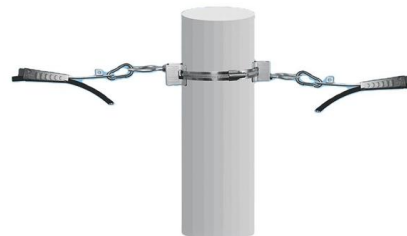

Weak current box 8-port POE centralized electrical

brand: Xinlianying. model: POE-008. time to Market: september 2015. interface: RJ-45 submachine gun. product Weight: 0.15KG. fastest delivery time: 4-7 days.