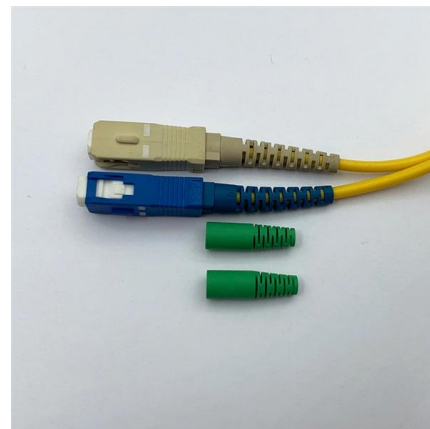

Weak current box switch module with optical port

Weak current box switch module with optical port

Industrial grade mini 3/4/5 port full Gigabit switch to convert 10/100

Industrial grade mini 3/4/5 port full Gigabit switch to convert 10/100/1000Mbps Transfer module equipment weak box switch module Color: Transfer module Price: \$34.83 -10% Buy now Add to Wishlist

Weak Current Surface Mounted Multimedia Fiber Optic Information

Equipped with customizable internal mounting panels, it accommodates various modules including routers, switches, and distribution units. The lockable door ensures security. Its flexible internal

Smart Weak Current Box

Types of Smart Weak Current Boxes A smart weak current box is a centralized hub designed to manage low-voltage electrical systems such as data, telecommunications, security, and automation networks.

Delixi weak box switch module 1 in 7 out 8 port optical fiber box

Delixi weak box switch module 1 in 7 out 8 port optical fiber box wireless router module 5 ports 9 ports.

Weak current box

Shop high-quality weak current boxes for reliable electrical and communication systems. Durable, waterproof, and secure designs for various applications.