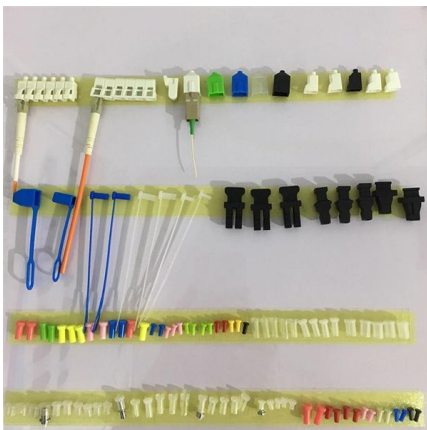

Delixi weak current box switch module 1 in 7 out 8 ports fiber optic

Buy Delixi weak current box switch module 1 in 7 out 8 ports fiber optic box wireless router module online today! Dear Sir/Madam, thank you for visiting our store! ? All parts are sold direct from the

TP-LINK Home Weak Current Fiber Optic

Box Full Gigabit Network

TP-LINK Home Weak Current Fiber Optic Box Full Gigabit Network Switch Module POE Optional SG200

[In Stock Genuine Warranty] Delixi weak current box switch module 1

[In Stock Genuine Warranty] Delixi weak current box switch module 1 in 7 out 8 ports fiber optic box wireless router mod

View the Optical Module Status on a Switch through the

Once the transceiver and fiber optic cable are plugged in properly in the switch optical module, you should be able to view the current information for