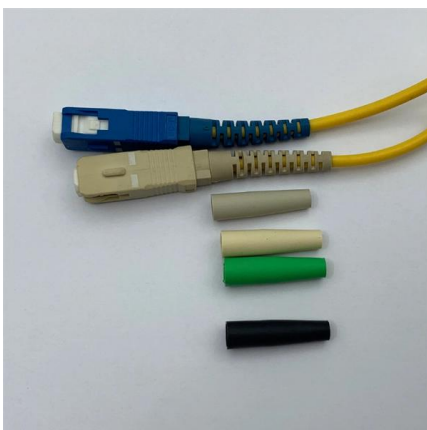

Cable Entry & Sealing Systems

Cable entry and sealing systems are a category of construction waterproofing products designed to provide effective sealing and protection for cables, pipes, conduits, and other penetrations through

A seal system for sealing a wall penetration for a cable tray, a cable

The invention relates to a seal system for sealing a wall penetration for a cable tray. The seal system comprises a tray inlay and a replaceable cover arranged to be replaceably installed at least partly

How to Properly Seal Cable Entry Holes

How do you seal a cable entry hole? This guide covers how to properly seal cable entry holes, what products you need and why it is an important thing to do.