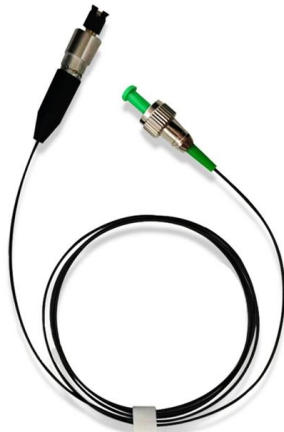

Flexible cable entry sealing system Replace glands, plates and compounds with Roxtec seals. Roxtec entry seals are safety products that are

Soudapack WST

Learn how to use Soudapack WST to create a water-tight seal in pipe and cable penetrations. Soudapack WST is a solvent-free sealant that expands in contact with water to prevent water leakages

Cable penetration seals according to European Standards

Cables, cable bundles, conduits, bundles of conduits, empty pipes, cable trays and cable ladders may also pass through penetration seals in walls and floors and

At Nu-Tech, we manufacture a full range of cable entry seals--including single-entry, multi-entry, right-angle, and flanged options--engineered to meet the toughest

CABLE ENTRY SEALS

Install today, expand tomorrow One area efficient Roxtec seal can replace up to 32 traditional cable glands. The built in spare capacity makes it easy to open up the seal and change or add cables,