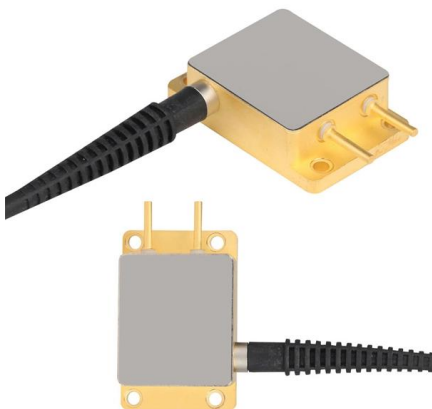

Waterproof power distribution box for courtyard power supply

Waterproof power distribution box for courtyard power supply

Amazon .uk: Waterproof Power Box

Desiretech Weatherproof Outdoor Electric Box - IP54 Rated, Heavy-Duty Power Supply for Garden Tools, DIY, and Outdoor Lighting 4.5 (327) 800+ bought in past month £1499

Waterproof Distribution Box , IP65 Plastic DIN Rail

IP65 waterproof distribution box for outdoor installs. Plastic ABS/PC, DIN-rail ready, clean wiring, customization available. Manufacturer support & accessories.

What Is a Waterproof Power Supply Enclosure? A waterproof power supply enclosure is a protective box designed to house electrical circuits, power

Outdoor Power Distribution Box

About this item Wide Range of Applications: This heavy-duty power distributor is perfect for a variety of settings, including residential buildings, offices, garages,

Outdoor Waterproof Power Distribution Box

Discover our Outdoor Waterproof Power Distribution Box, expertly crafted from durable Stainless Steel 316. Designed for switchboards and electrical panels, this