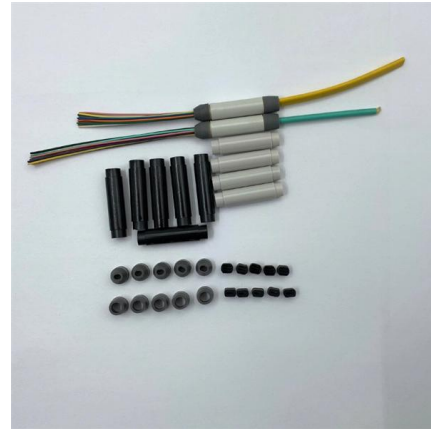

Waterproof Power Supply Enclosure for Outdoor

What Is a Waterproof Power Supply Enclosure? A waterproof power supply enclosure is a protective box designed to house electrical circuits, power

Outdoor Power Distribution Box

About this item Wide Range of Applications: This heavy-duty power distributor is perfect for a variety of settings, including residential buildings, offices, garages,

Waterproof Electric Distribution Box for Outdoor Power Systems , IP

Durable waterproof electric distribution box for outdoor power systems and infrastructure projects. IP-rated metal distribution boxes manufactured for OEM and bulk orders.