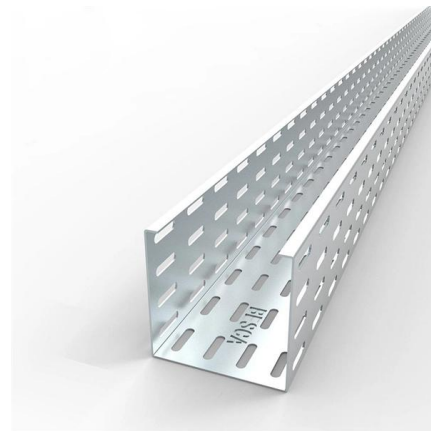

Waterproof Power Distribution Box , Outdoor 16A Socket - DDY

Waterproof power distribution box for outdoor use with leakage protection and a 16A socket. Built for rainproof electrical distribution and safer operation.