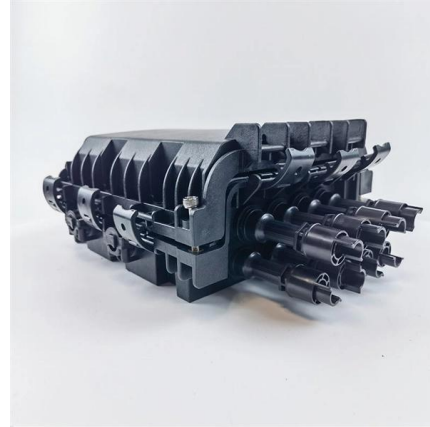

### 32 Port Fiber Distribution Box, 72 Cores Splicing -

The 32 port fiber splitter distribution box comes in three internal structure options, they all can achieve direct and branch connection of optical cable.

### Fiber optic junction box, Fiber optic terminal box

The FIMP XL from Eks Fiber Optic System is designed for splicing and contains a splice tray, couplings, pigtails, and a cable gland. The front panel and the splice