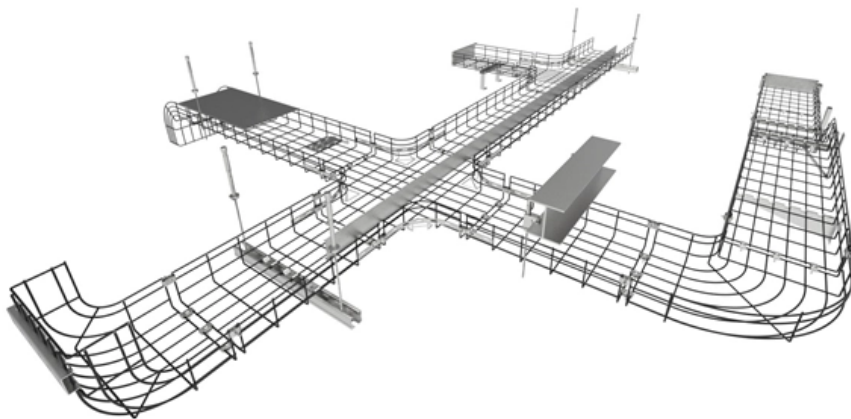

# **Waterproof optical cable splice box**

### Amazon : PNGKNYOCN 2 in 2 Out Horizontal

About this item Optical cable joint box is suitable for the installation and use of overhead, pipeline, direct burial and other laying methods in communication,