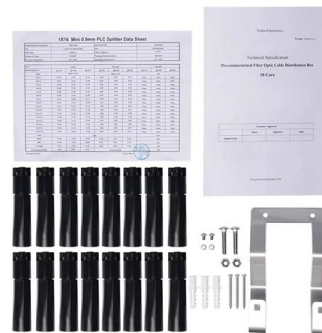

Buy In Bulk Fiber Optic Splice Closure Price Waterproof Dome Cap

Discover fiber optic splice closure price deals with IP68 waterproof rating, 96-core capacity, and mechanical seal for outdoor splicing cable fiber optic applications.

Fiber Optic Splice Enclosures , Splice Boxes , Fusing Splicing

These enclosures offer waterproof and durable protection against harsh conditions. The Fiber Optic Splice Enclosures provide the secure, organized, and weather-resistant storage solutions needed for