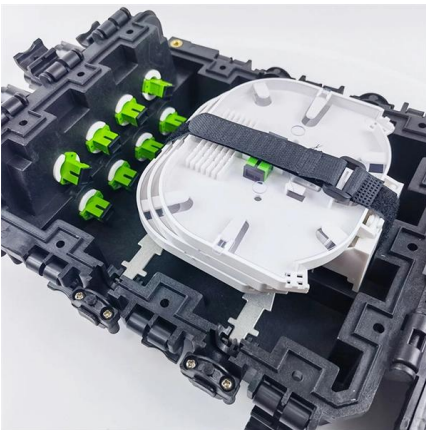

Medlock Electrical Distributors , Largest UK Electrical Wholesaler

Medlock Electrical Distributors , Largest UK Electrical Wholesaler

Weatherproof Junction Boxes , CPC UK

Weatherproof Junction Boxes at CPC. Competitive prices from the leading Weatherproof Junction Boxes distributor. Check our stock now!

Waterproof junction box, Watertight junction box

Find your waterproof junction box easily amongst the 293 products from the leading brands (Fongkit, TAKACHI, SENSY,) on DirectIndustry, the industry specialist