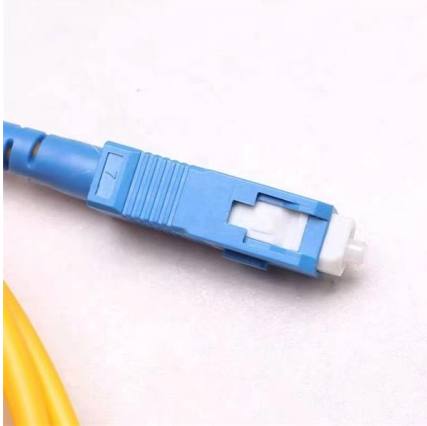

Waterproof junction box with 6 cores available for retail

Waterproof junction box with 6 cores available for retail

IP68 Waterproof Junction Box 2/3/4/5/6 Way Electrical

Model Number: M686 Material: PC Function: Waterproof Waterproof Rating: IP68 Current Rating: 24A Rated Voltage: 450V Available Wire Diameter: 4-11mm

SEA Enclosures NEMA 6P Electrical Enclosure Junction

About this item Submersible Junction Box 6"x6"x4" Rated: NEMA 6P (IP68), Submersible 15ft/5m (IEC 60529) Marine Grade Stainless Steel Type 316 -

IP67 Enclosures & Boxes (Waterproof Options Available!)