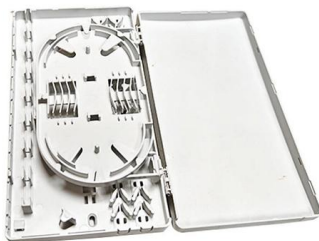

Waterproof Cable Connector Junction Box - Secure Fit

This junction box not only offers high-quality construction but also features an impressive IP68 rating. As a result, it remains waterproof, dustproof, and flame