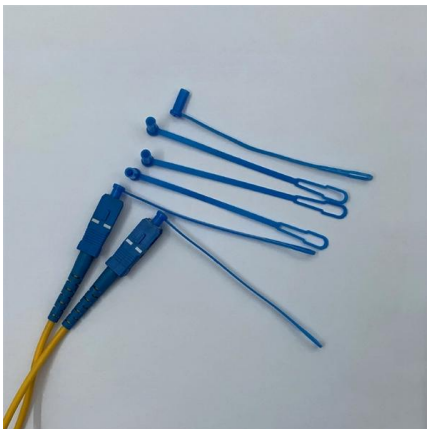

Waterproof junction box with 6 cores available for retail

Waterproof junction box with 6 cores available for retail

IP68 Waterproof Junction Box 2/3/4/5/6 Way Electrical

Model Number: M686 Material: PC Function: Waterproof Waterproof Rating: IP68 Current Rating: 24A Rated Voltage: 450V Available Wire Diameter: 4-11mm

SEA Enclosures NEMA 6P Electrical Enclosure Junction

About this item Submersible Junction Box 6"x6"x4" Rated: NEMA 6P (IP68), Submersible 15ft/5m (IEC 60529) Marine Grade Stainless Steel Type 316 -

IP67 Enclosures & Boxes (Waterproof Options Available!)