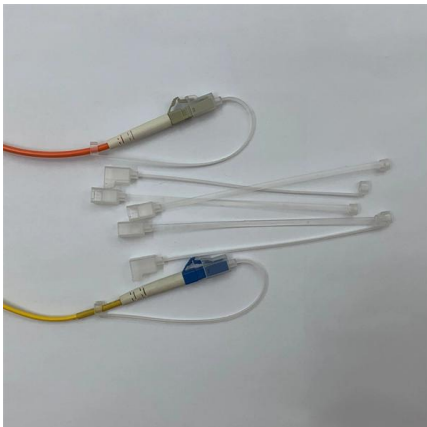

These models are particularly characterized by solid robust frames and the increased strain relief of the routed cables. They match exactly the cut-out dimensions of 24

Cable entry systems for cables with connectors , icotek