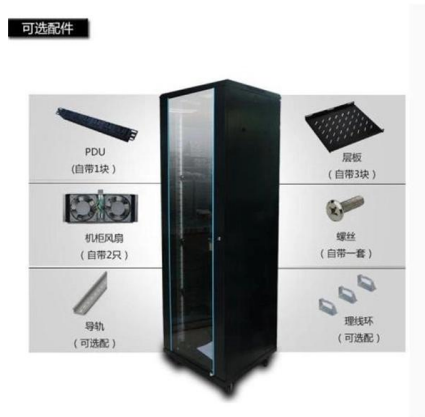

Waterproof Installation Solution for Cable Management Frames in Nicaragua

Waterproof Installation Solution for Cable Management Frames in N

Cable Trough , Safe & Secure Cable Protection

Cable troughs are convenient systems for providing safe, secure and practical management of electrical cables, pipes and other service