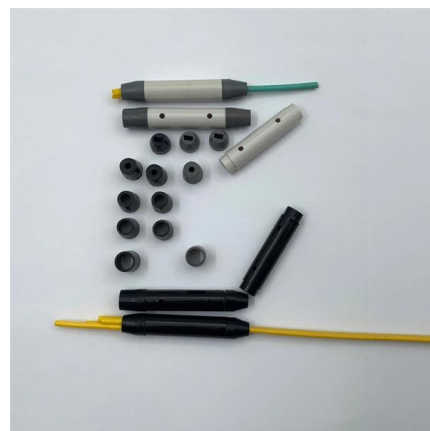

These models are particularly characterized by solid robust frames and the increased strain relief of the routed cables. They match exactly the cut-out dimensions of 24

Cable entry systems for cables with connectors , icotek

Using the patented grommet based icotek cable entry system, a large number of pre-terminated cables and cables without connectors can be quickly routed into

Cableado Estructurado en Nicaragua y Certificación de