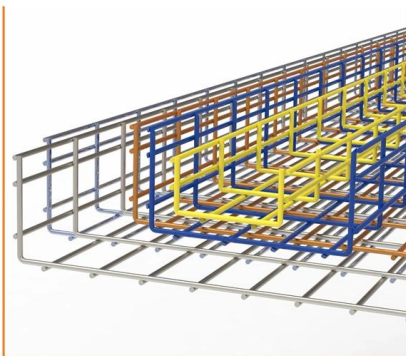

Beama Best Practice Guide , Installation Of The System , Cable

The following recommendations are intended to be a practical guide to ensure the safe and proper installation of cable ladder and cable tray systems and channel support and other support systems.

Wire mesh tray fixing clamp GRKHV

For greater flexibility, the functionality of horizontal and vertical installation has been combined in the GRKHV mounting clamp and also expanded to include a variety of cable routing options.

Cablofil Zinc Nickel Steel Wire Cable Tray Channel

REF. CM599007 EAN. 3599079923787.